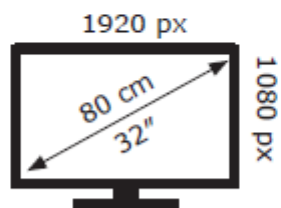

**ENERG** 

LG Electronics

32MP60G

**24** kWh/1000h

2019/2013